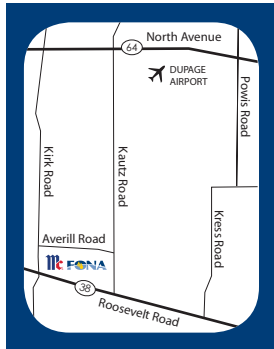

Travel Guide

MCCORMICK FONA
1900 AVERILL ROAD
GENEVA, IL 60134

Phone: 630.578.8600

Hotels

\$ BEST WESTERN INN

630.584.4550
1635 E. Main St., St. Charles, IL 60174

\$\$ COURTYARD BY MARRIOTT

630.377.6370
700 Courtyard Dr., St. Charles, IL 60174